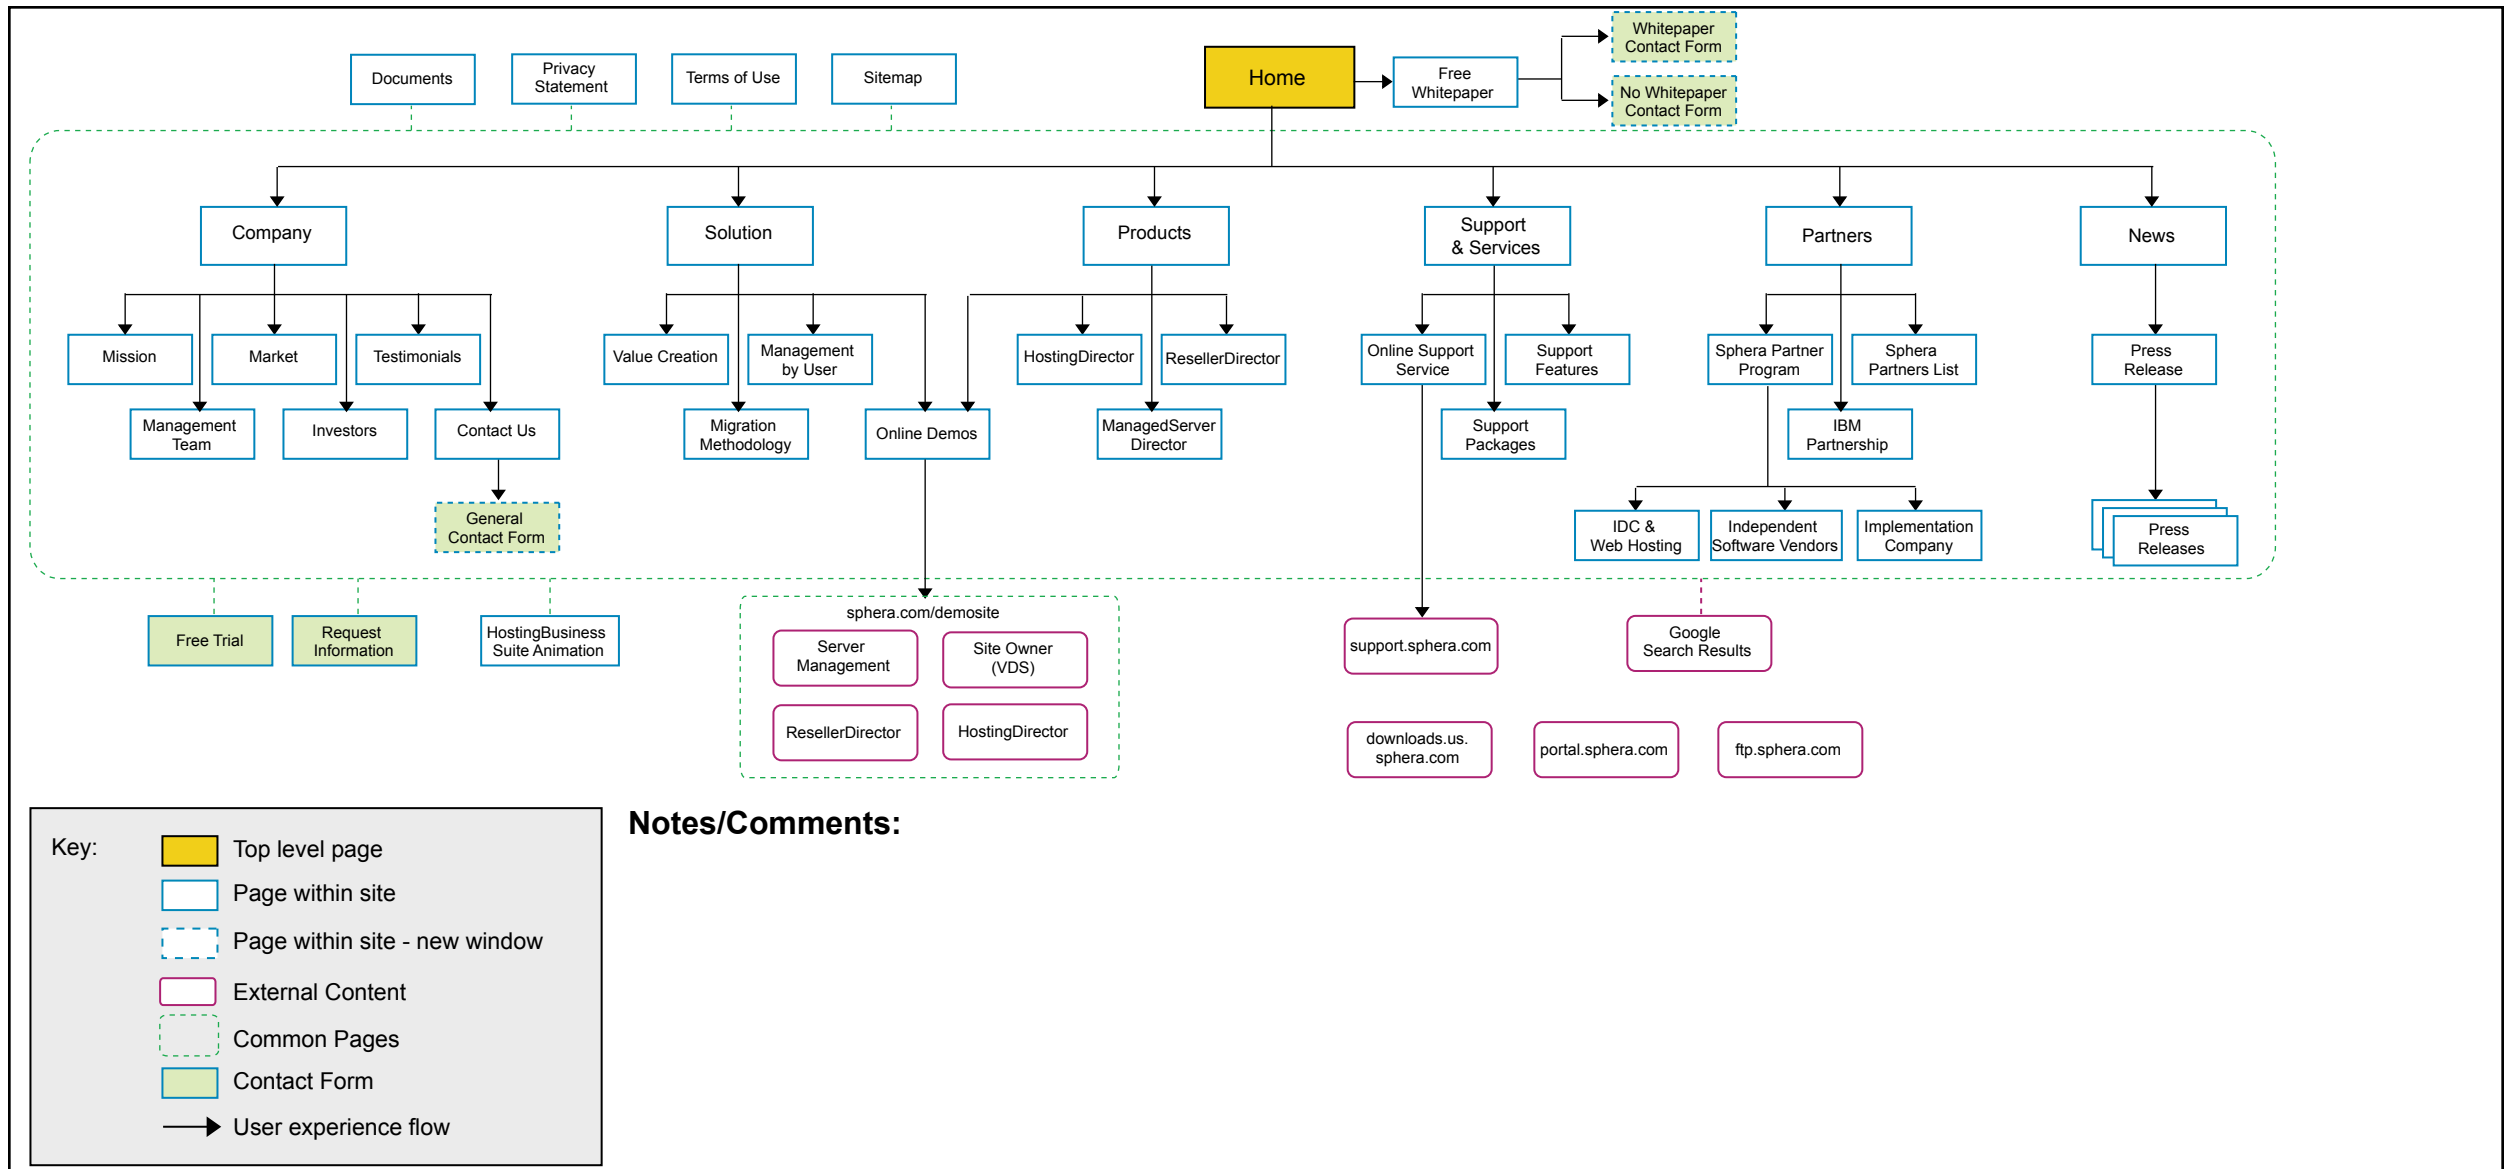

current sitemap

murraymedia

© murray media, 2003
call: 908.362.8174 / fax: 908.362.5446

presented to: Sphera
project: sphera.com redesign
round: 1
date: 7.17.2003